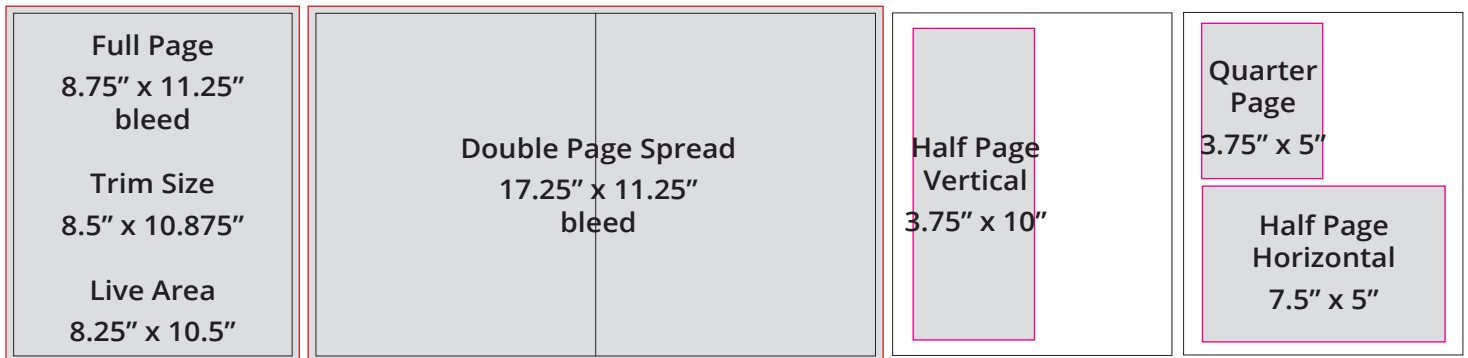

AD SIZE	ONE ISSUE OPEN RATE	TWO ISSUES 10% Discount	THREE ISSUES 20% Discount	FOUR ISSUES 30% Discount
QUARTER	\$775	\$699	\$620	\$545
HALF	\$1140	\$1025	\$915	\$799
FULL	\$2199	\$1979	\$1760	\$1540
PREMIUM PLACEMENT	\$425	\$425	\$425	\$425
INSIDE BACK COVER	\$2695	\$2425	\$2155	\$1885
INSIDE FRONT COVER	\$2985	\$2685	\$2385	\$2090
BACK COVER	\$3205	\$2885	\$2565	\$2245
SPREAD	\$3850	\$3465	\$3080	\$2695